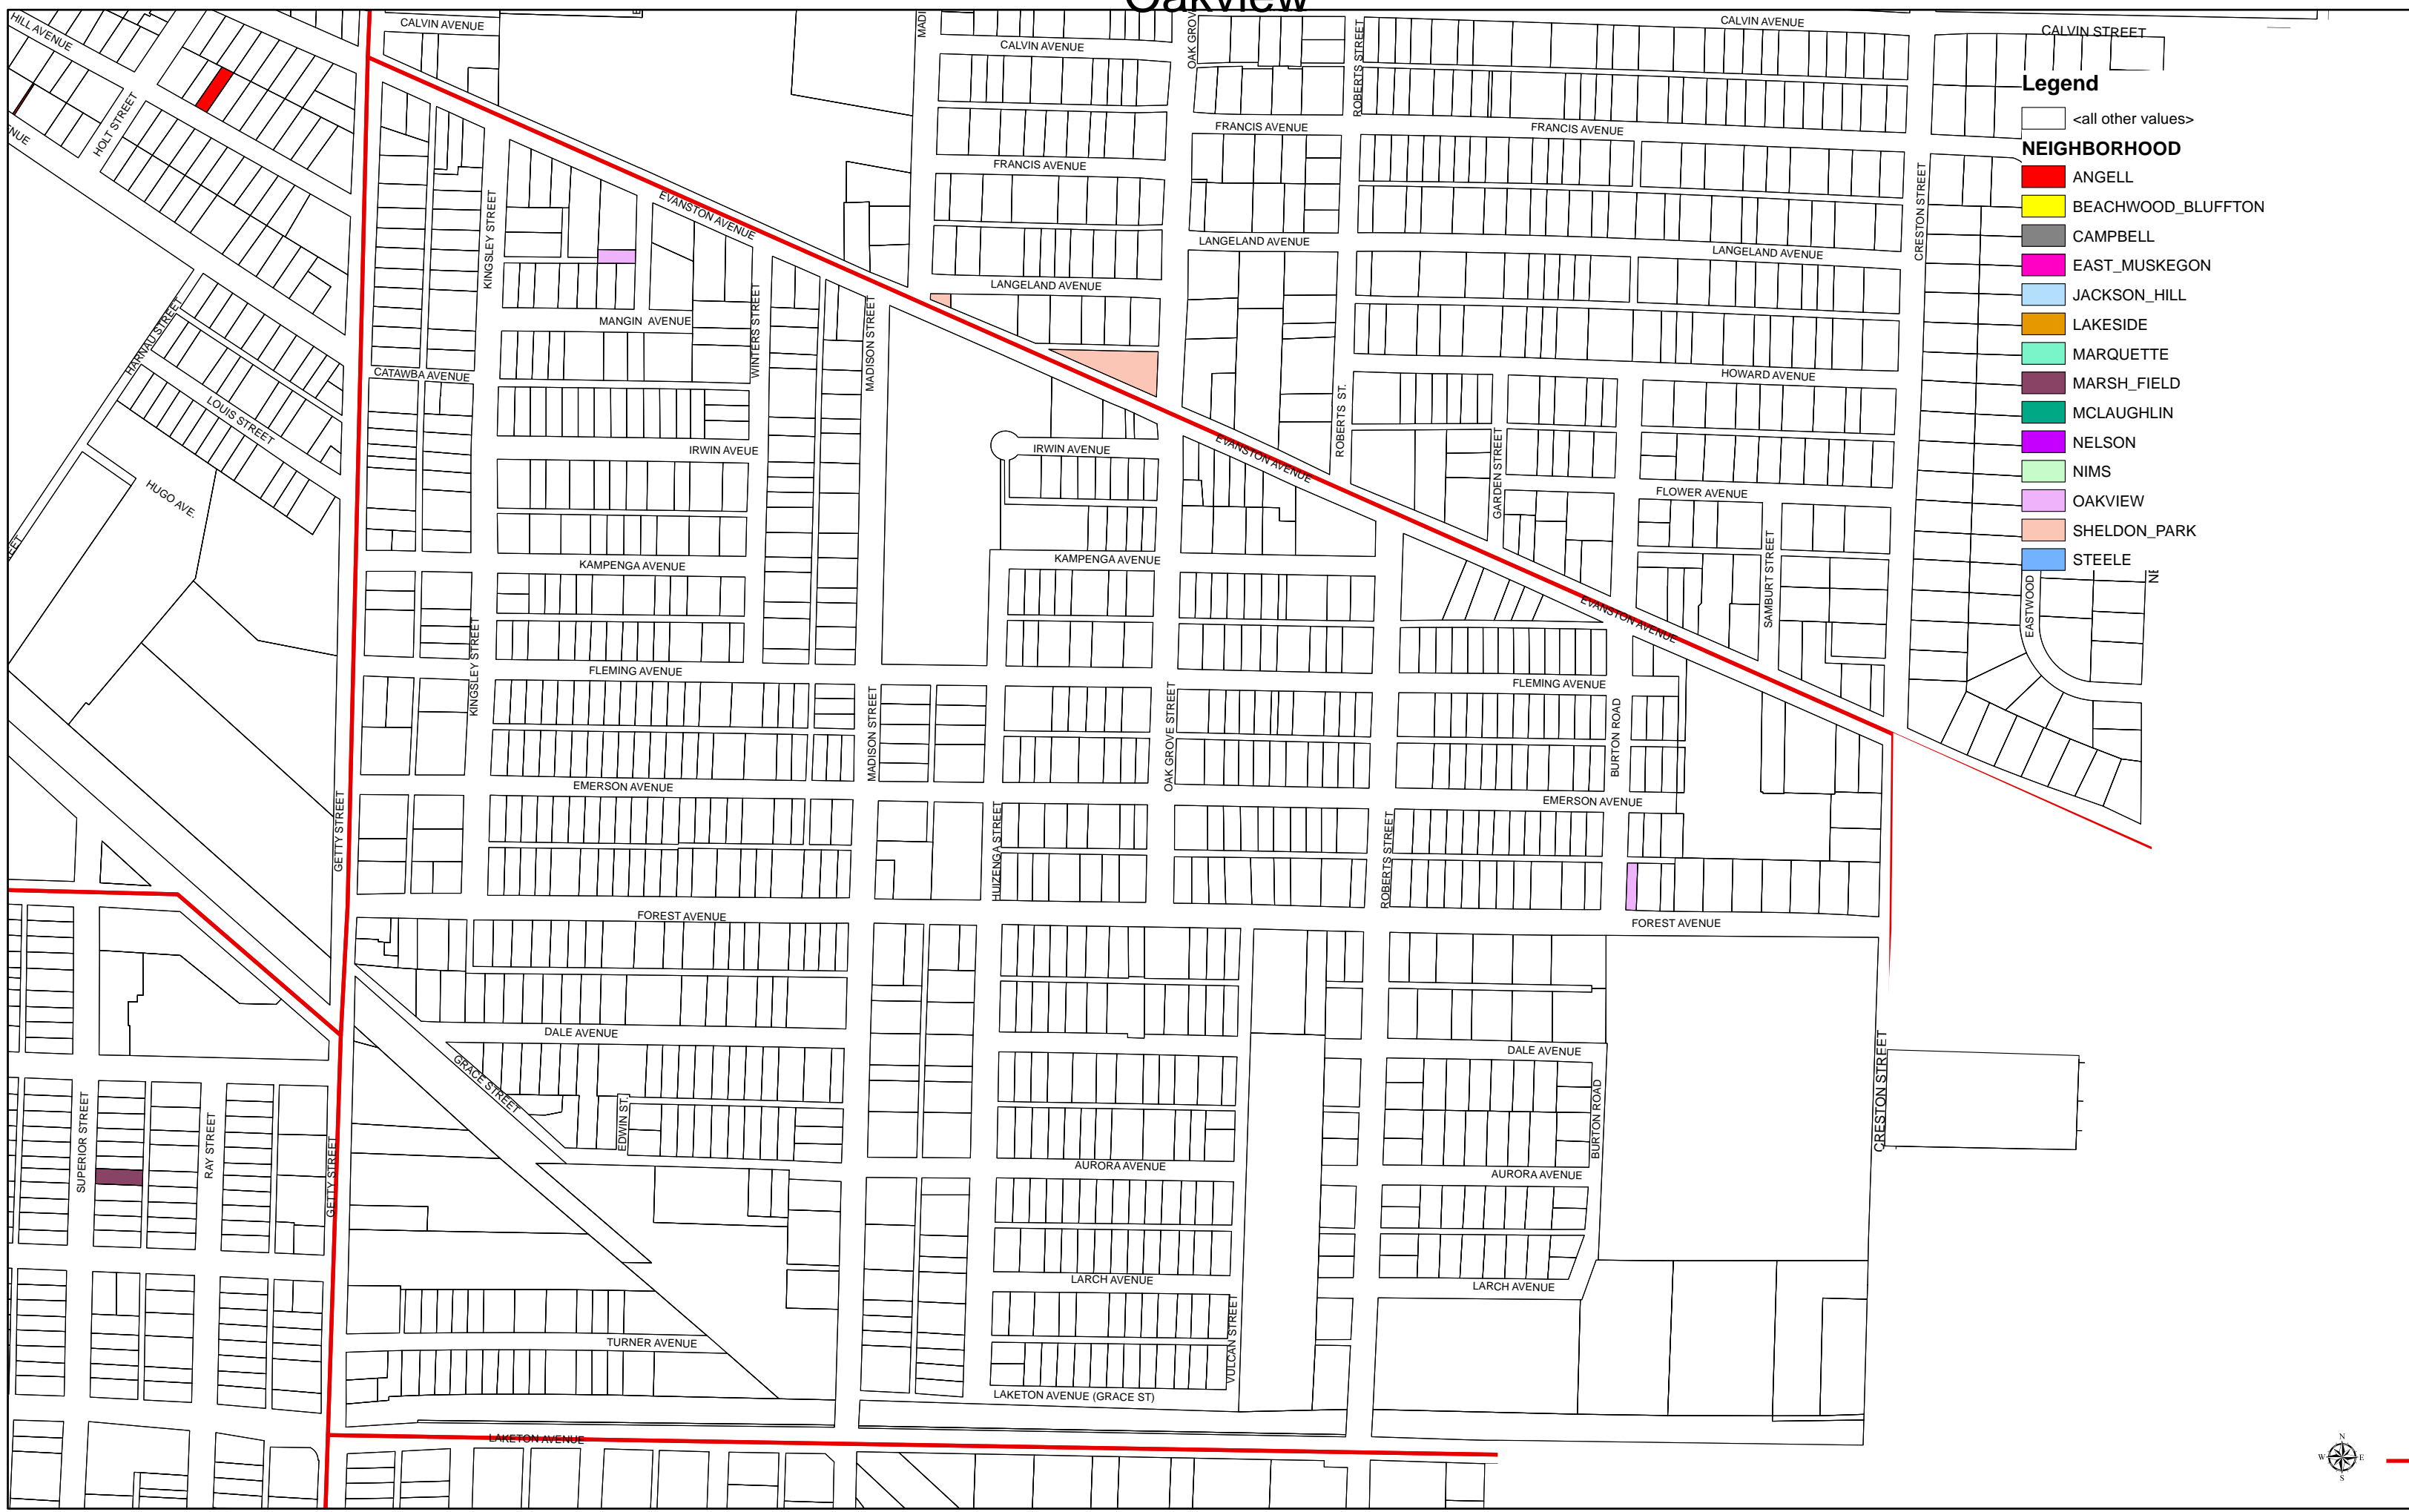

Oakview

Legend

<all other values>

NEIGHBORHOOD

- ANGELL
- BEACHWOOD_BLUFFTON
- CAMPBELL
- EAST_MUSKEGON
- JACKSON_HILL
- LAKESIDE
- MARQUETTE
- MARSH_FIELD
- MCLAUGHLIN
- NELSON
- NIMS
- OAKVIEW
- SHELDON_PARK
- STEELE