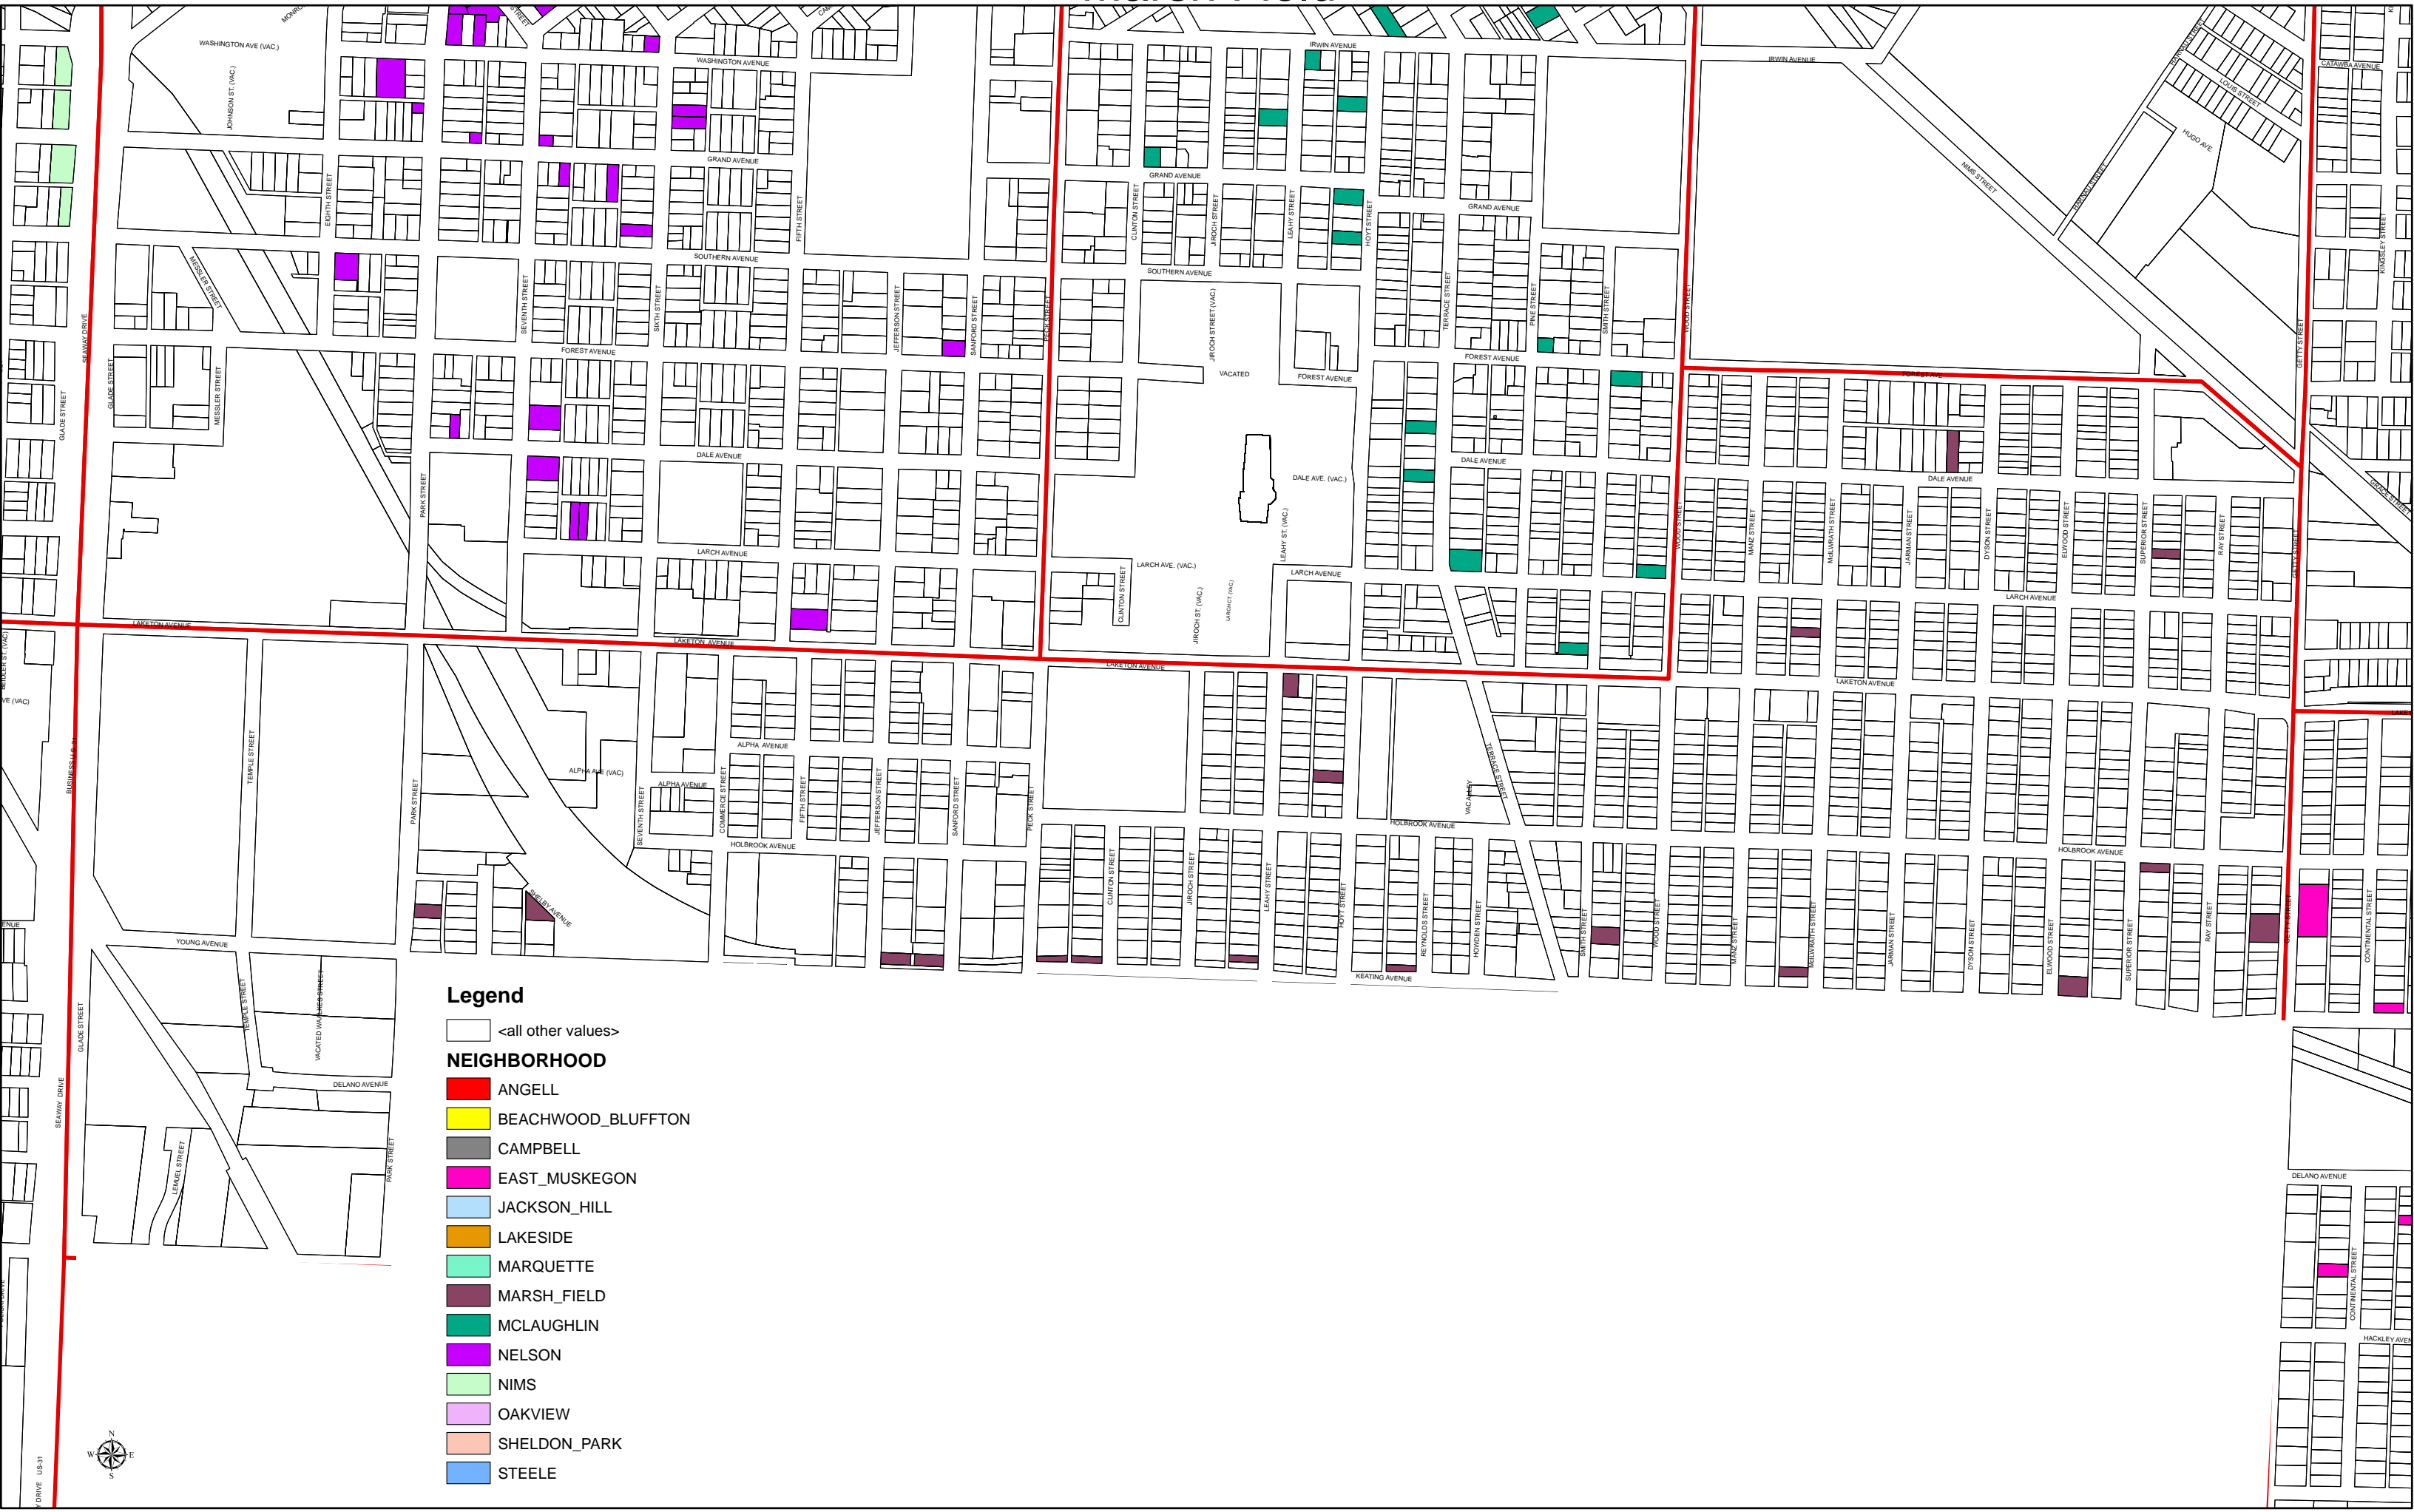

# Marsh Field

## Legend

<all other values>

### NEIGHBORHOOD

- ANGELL
- BEACHWOOD\_BLUFFTON
- CAMPBELL
- EAST\_MUSKEGON
- JACKSON\_HILL
- LAKESIDE
- MARQUETTE
- MARSH\_FIELD
- MCLAUGHLIN
- NELSON
- NIMS
- OAKVIEW
- SHELDON\_PARK
- STEELE