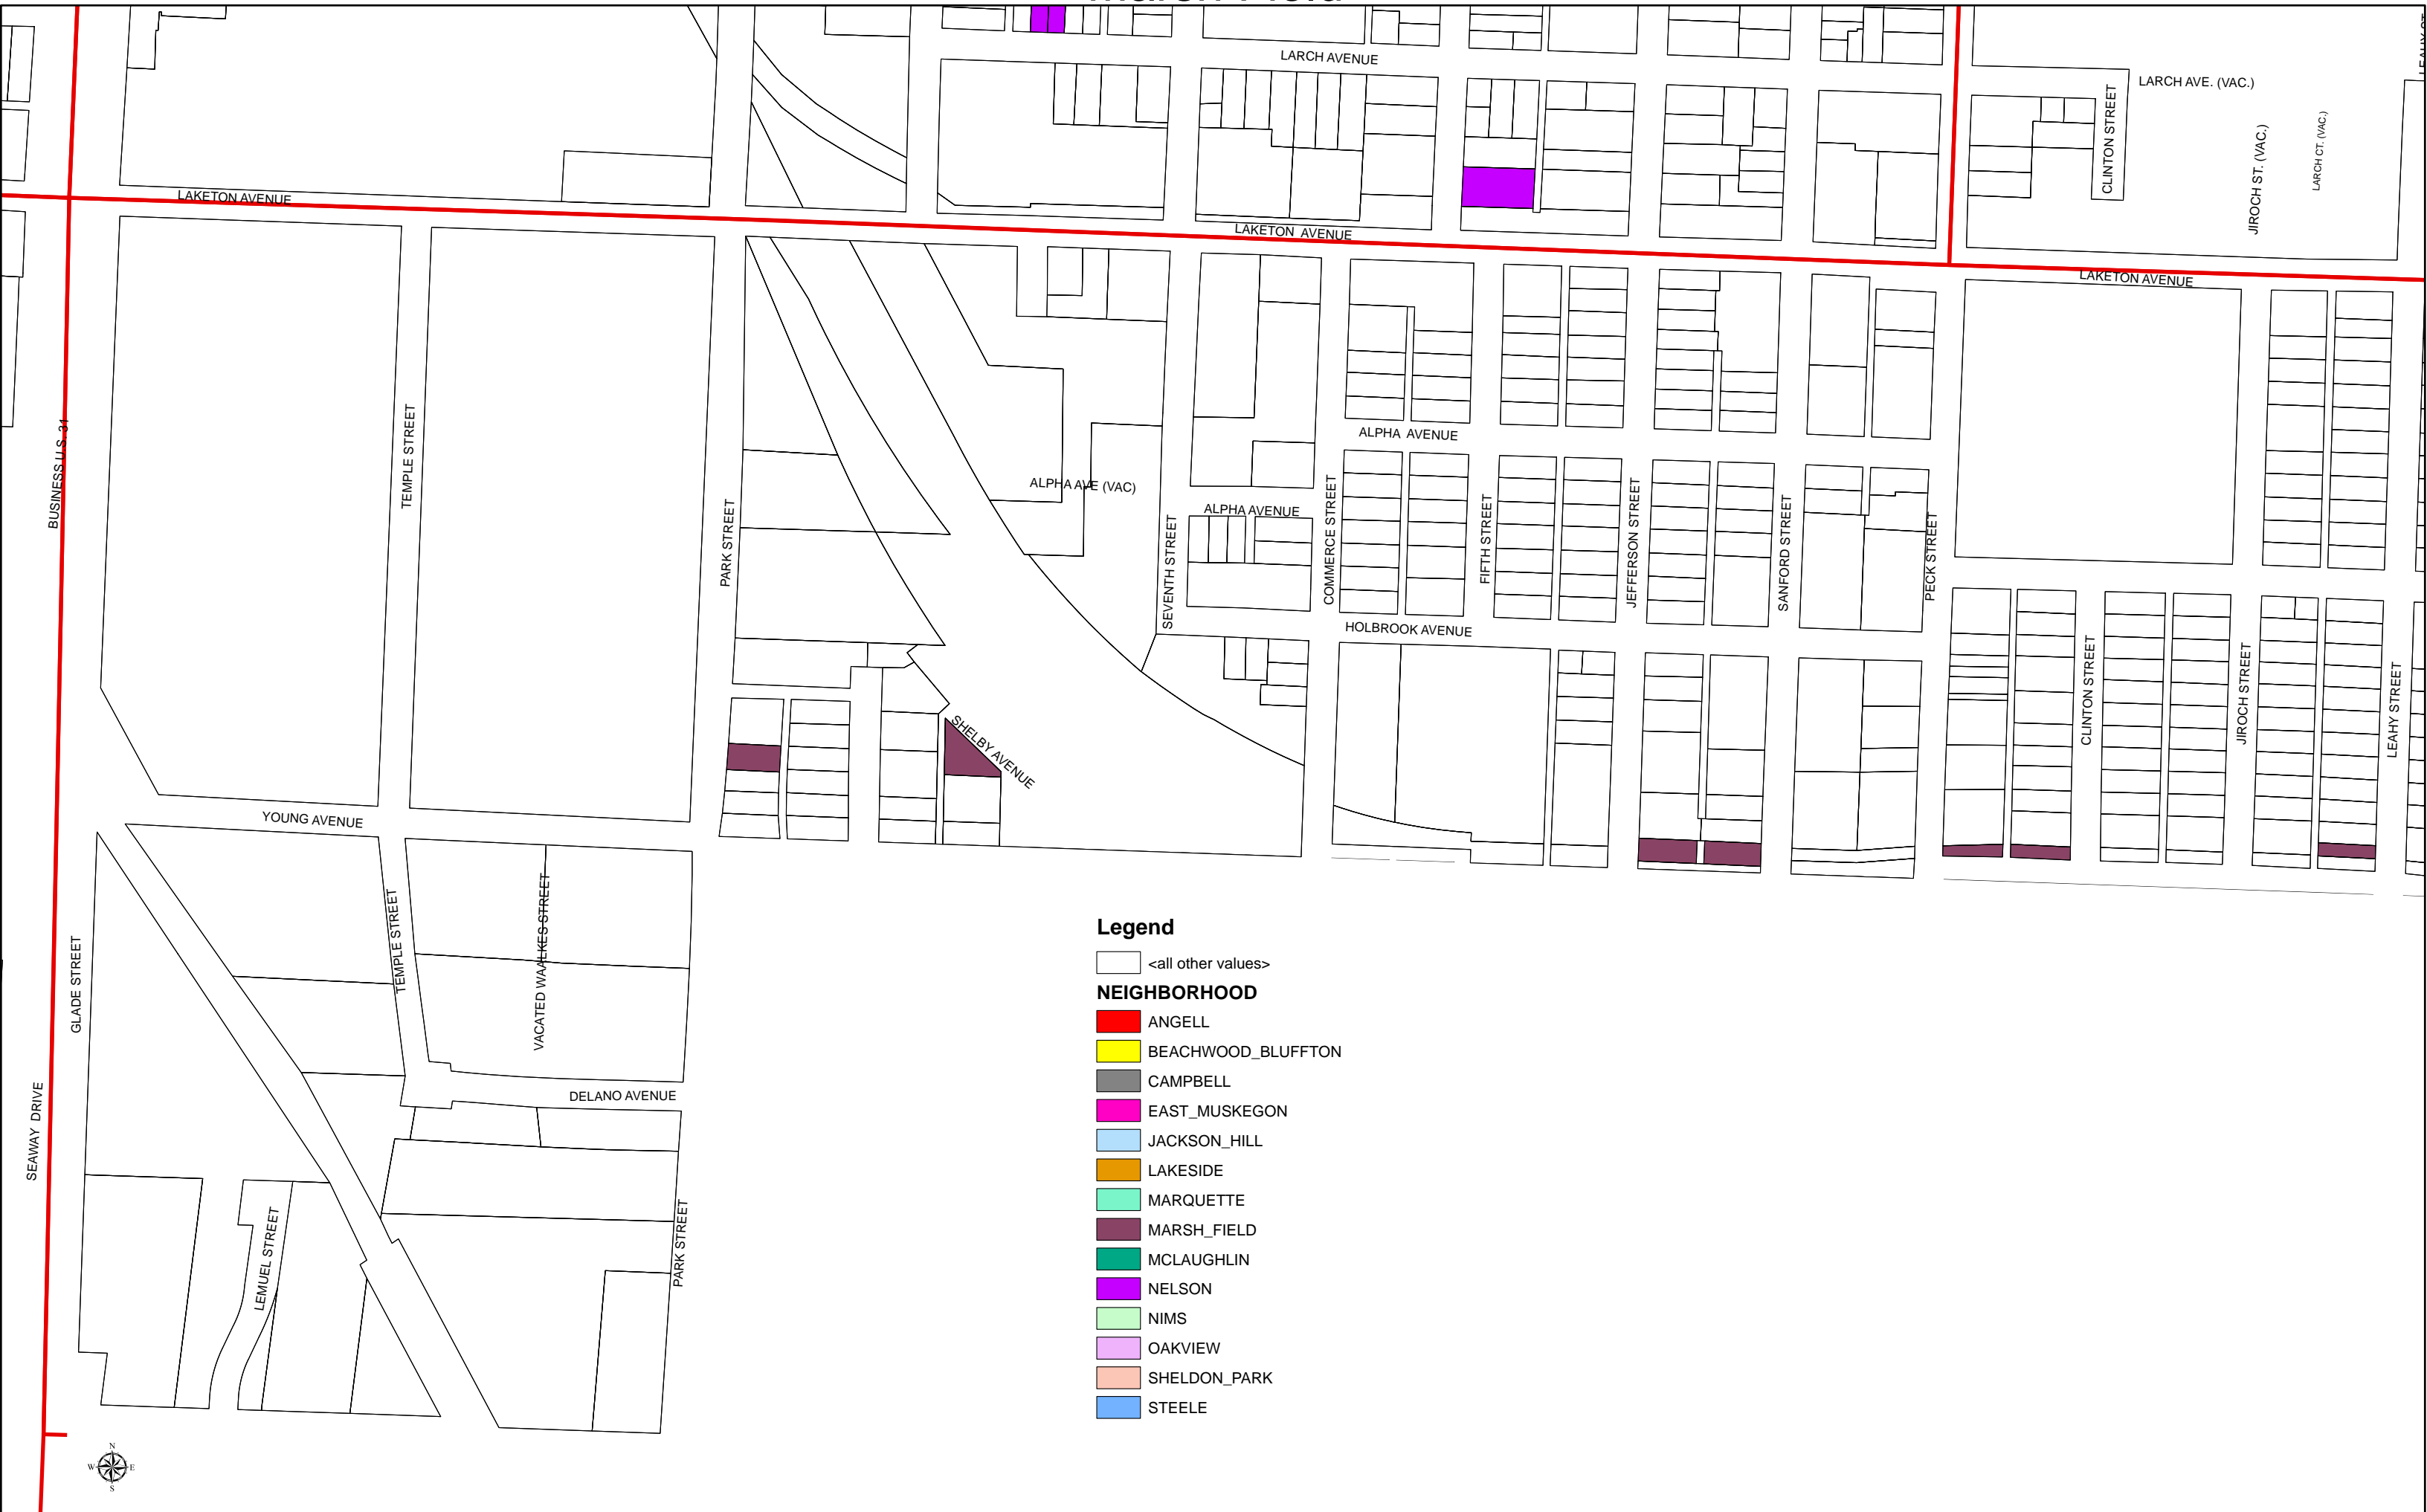

# Marsh Field

## Legend

<all other values>

### NEIGHBORHOOD

- ANGELL
- BEACHWOOD\_BLUFFTON
- CAMPBELL
- EAST\_MUSKEGON
- JACKSON\_HILL
- LAKESIDE
- MARQUETTE
- MARSH\_FIELD
- MCLAUGHLIN
- NELSON
- NIMS
- OAKVIEW
- SHELDON\_PARK
- STEELE