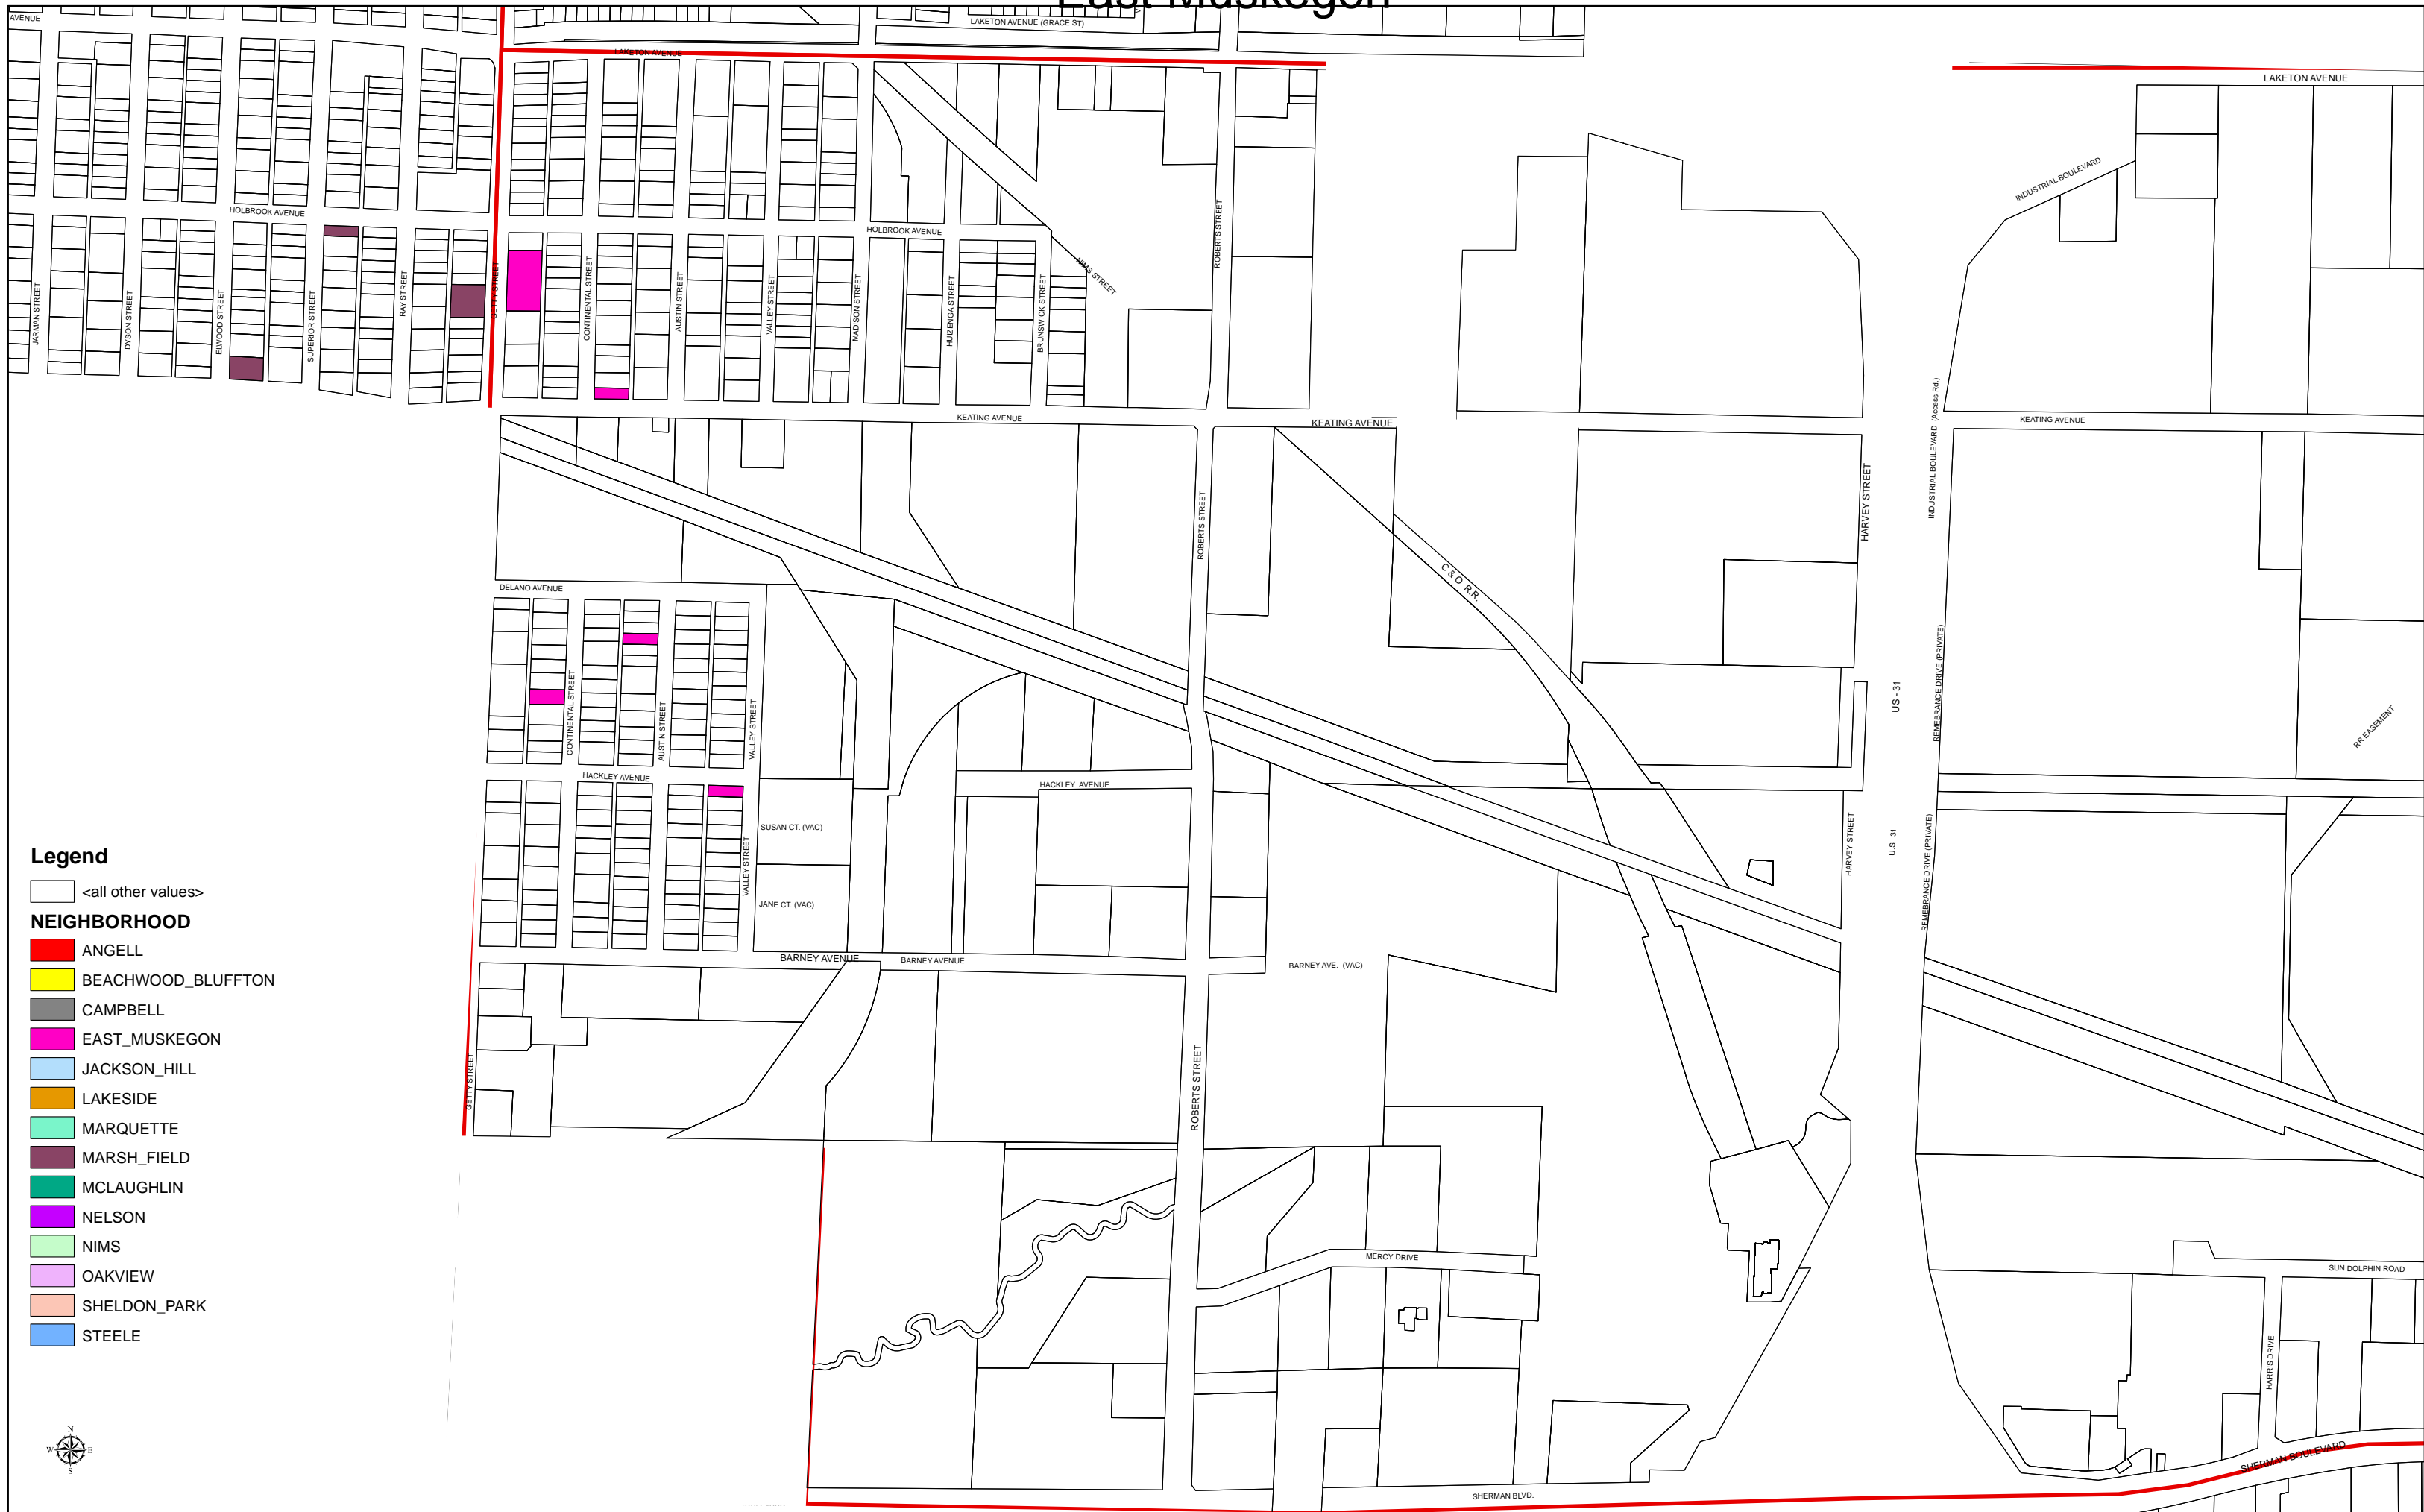

# East Muskegon

- Legend**
- <all other values>
  - NEIGHBORHOOD**
  - ANGELL
  - BEACHWOOD\_BLUFFTON
  - CAMPBELL
  - EAST\_MUSKEGON
  - JACKSON\_HILL
  - LAKESIDE
  - MARQUETTE
  - MARSH\_FIELD
  - MCLAUGHLIN
  - NELSON
  - NIMS
  - OAKVIEW
  - SHELDON\_PARK
  - STEELE