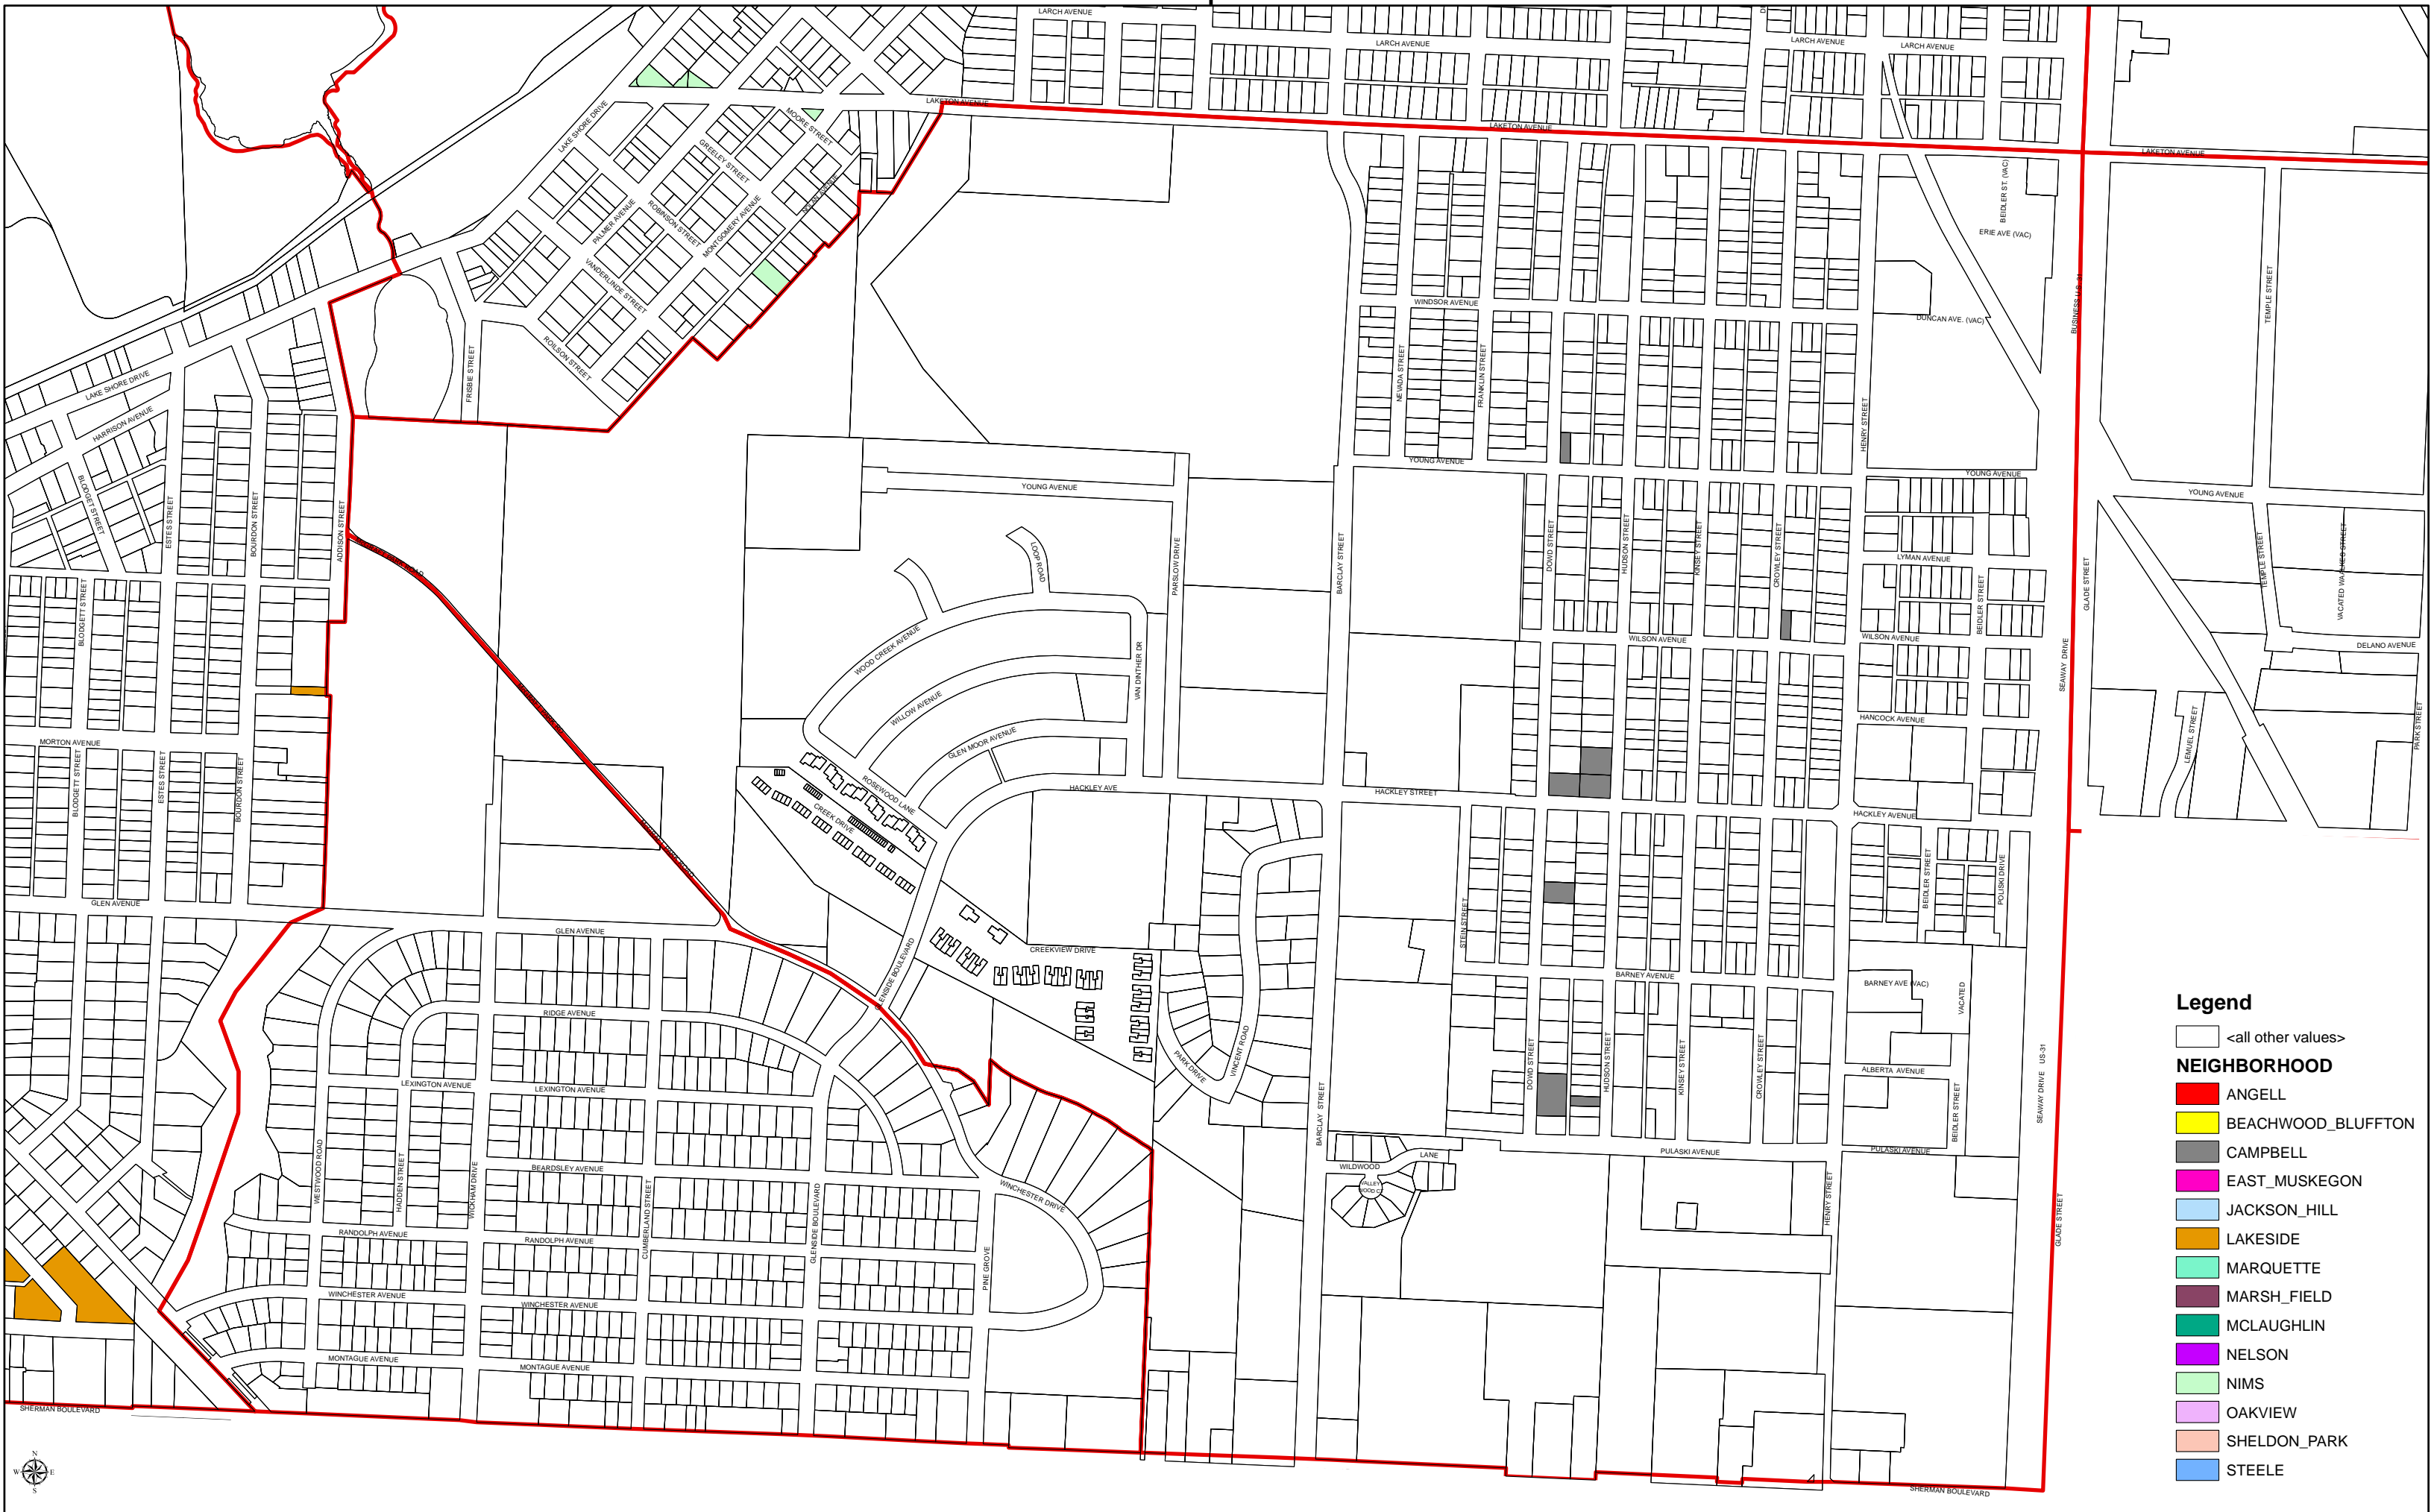

Campbell

Legend

<all other values>

NEIGHBORHOOD

- ANGELL
- BEACHWOOD_BLUFFTON
- CAMPBELL
- EAST_MUSKEGON
- JACKSON_HILL
- LAKESIDE
- MARQUETTE
- MARSH_FIELD
- MCLAUGHLIN
- NELSON
- NIMS
- OAKVIEW
- SHELDON_PARK
- STEELE